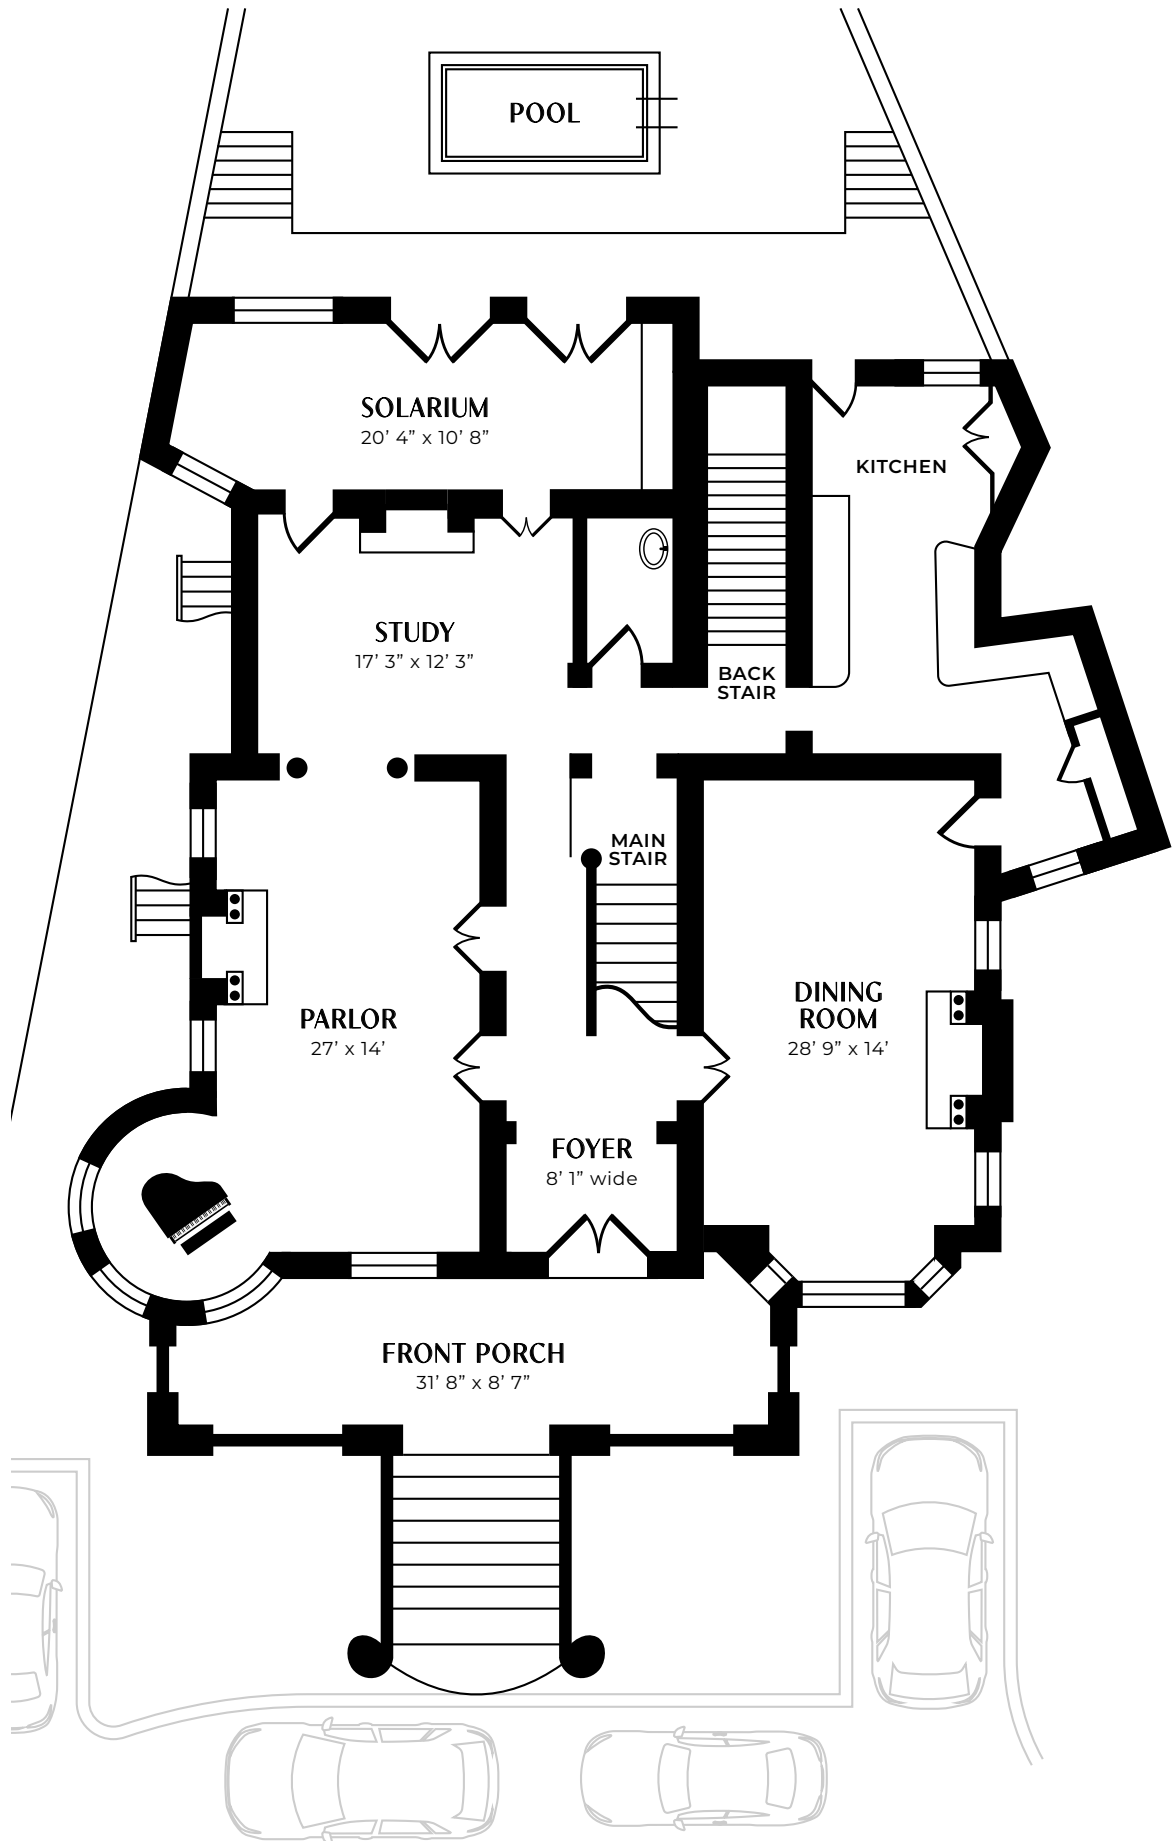

Garden Level

The secluded sanctuary of the Garden Level features two generously proportioned guest suites with king-size beds and sumptuous bathrooms.

SWANN
HOUSE

202-265-4414
SWANNHOUSE.COM

1st Floor

The First Floor is the heart of Swann House, ideal for hosting gatherings.

From the gracious front foyer to the chic poolside courtyard, the home flows from one immaculately designed living space into the next.

SWANN HOUSE

202-265-4414
SWANNHOUSE.COM

2nd Floor

The Second Floor offers four guest rooms, two of which include private terraces. A grand terrace overlooking the front of the property is open to guests and available for event bookings.

SWANN
HOUSE

202-265-4414
SWANNHOUSE.COM

3rd Floor

Perched atop Swann House, the Third Floor offers four light-filled and airy guest rooms, each with its own distinct style.

SWANN
HOUSE

202-265-4414
SWANNHOUSE.COM