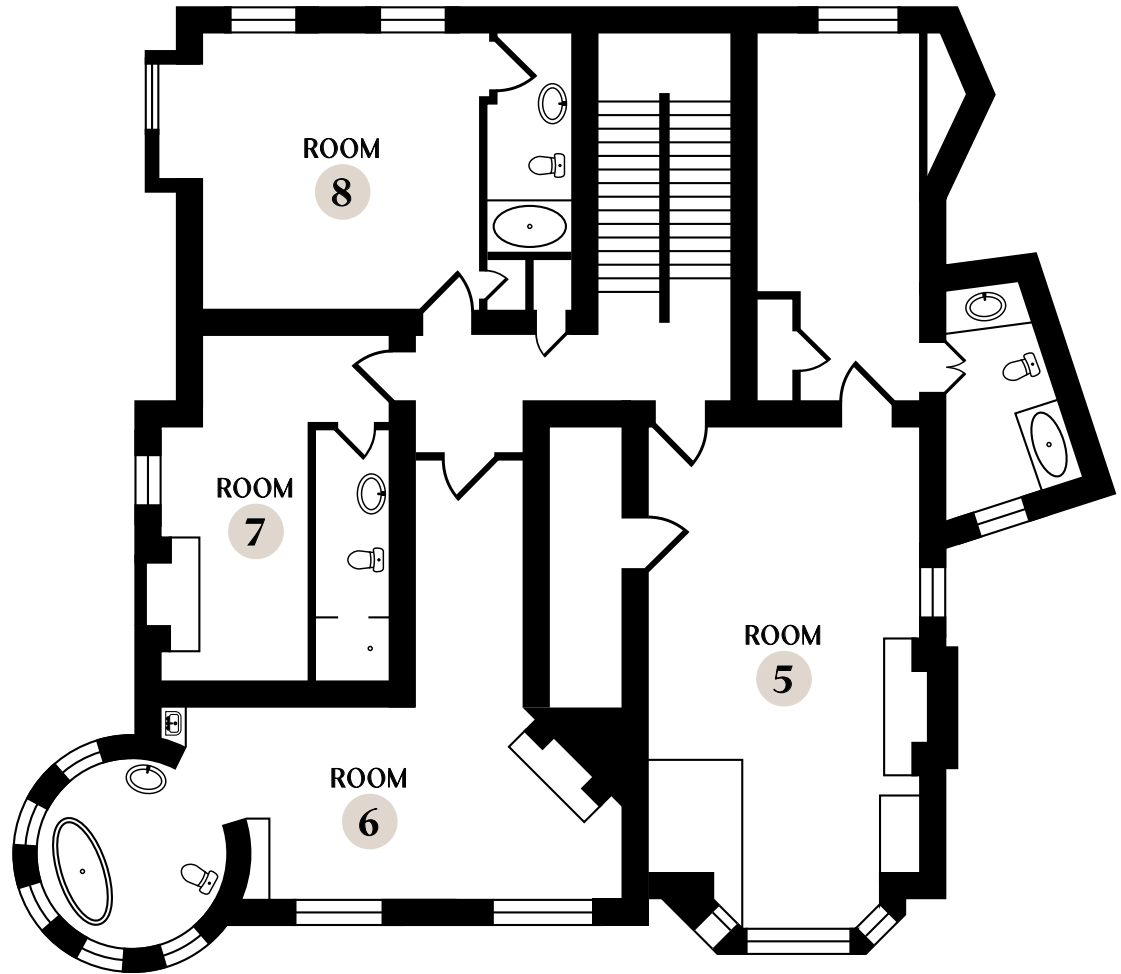

Garden Level

The secluded sanctuary of the Garden Level features two generously proportioned guest suites with king-size beds and sumptuous bathrooms.

SWANN
HOUSE

202-265-4414
SWANNHOUSE.COM

1st Floor

The First Floor is the heart of Swann House, ideal for hosting gatherings.

From the gracious front foyer to the chic poolside courtyard, the home flows from one immaculately designed living space into the next.

SWANN HOUSE

202-265-4414
SWANNHOUSE.COM

2nd Floor

The Second Floor offers four guest rooms, two of which include private terraces. A grand terrace overlooking the front of the property is open to guests and available for event bookings.

SWANN
HOUSE

202-265-4414
SWANNHOUSE.COM

3rd Floor

Perched atop Swann House, the Third Floor offers four light-filled and airy guest rooms, each with its own distinct style.

SWANN
HOUSE

202-265-4414
SWANNHOUSE.COM