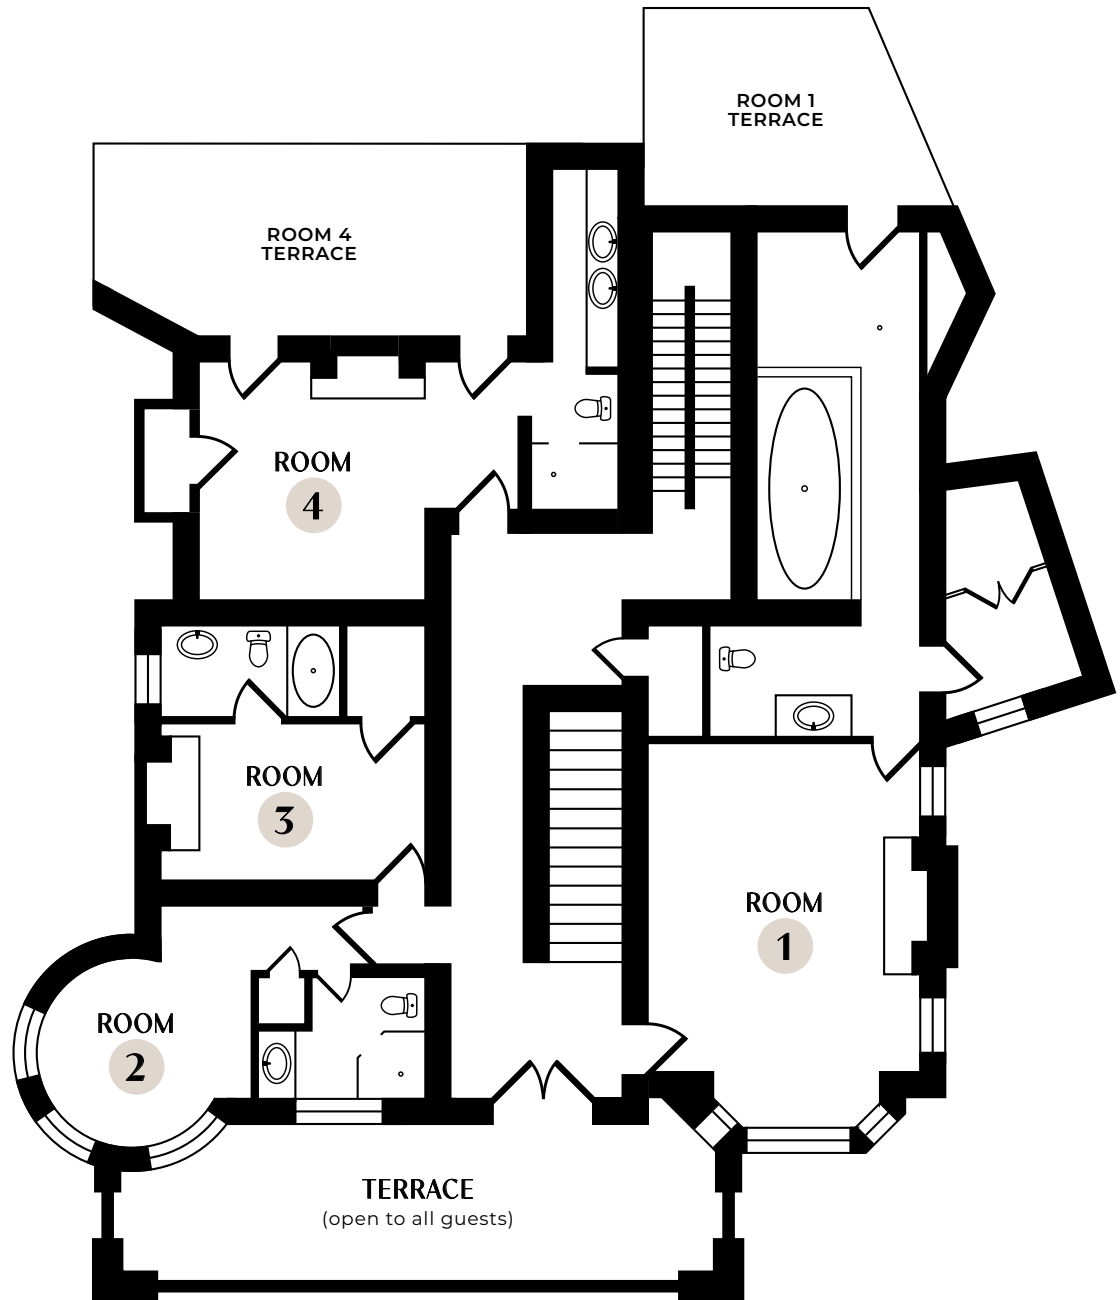

Garden Level

The secluded sanctuary of the Garden Level features two generously proportioned guest suites with king-size beds and sumptuous bathrooms.

SWANN
HOUSE

202-265-4414
SWANNHOUSE.COM

1st Floor

The First Floor is the heart of Swann House, ideal for hosting gatherings.

From the gracious front foyer to the chic poolside courtyard, the home flows from one immaculately designed living space into the next.

SWANN HOUSE

202-265-4414
SWANNHOUSE.COM

2nd Floor

The Second Floor offers four guest rooms, two of which include private terraces. A grand terrace overlooking the front of the property is open to guests and available for event bookings.

SWANN
HOUSE

202-265-4414
SWANNHOUSE.COM

3rd Floor

Perched atop Swann House, the Third Floor offers four light-filled and airy guest rooms, each with its own distinct style.

SWANN
HOUSE

202-265-4414
SWANNHOUSE.COM